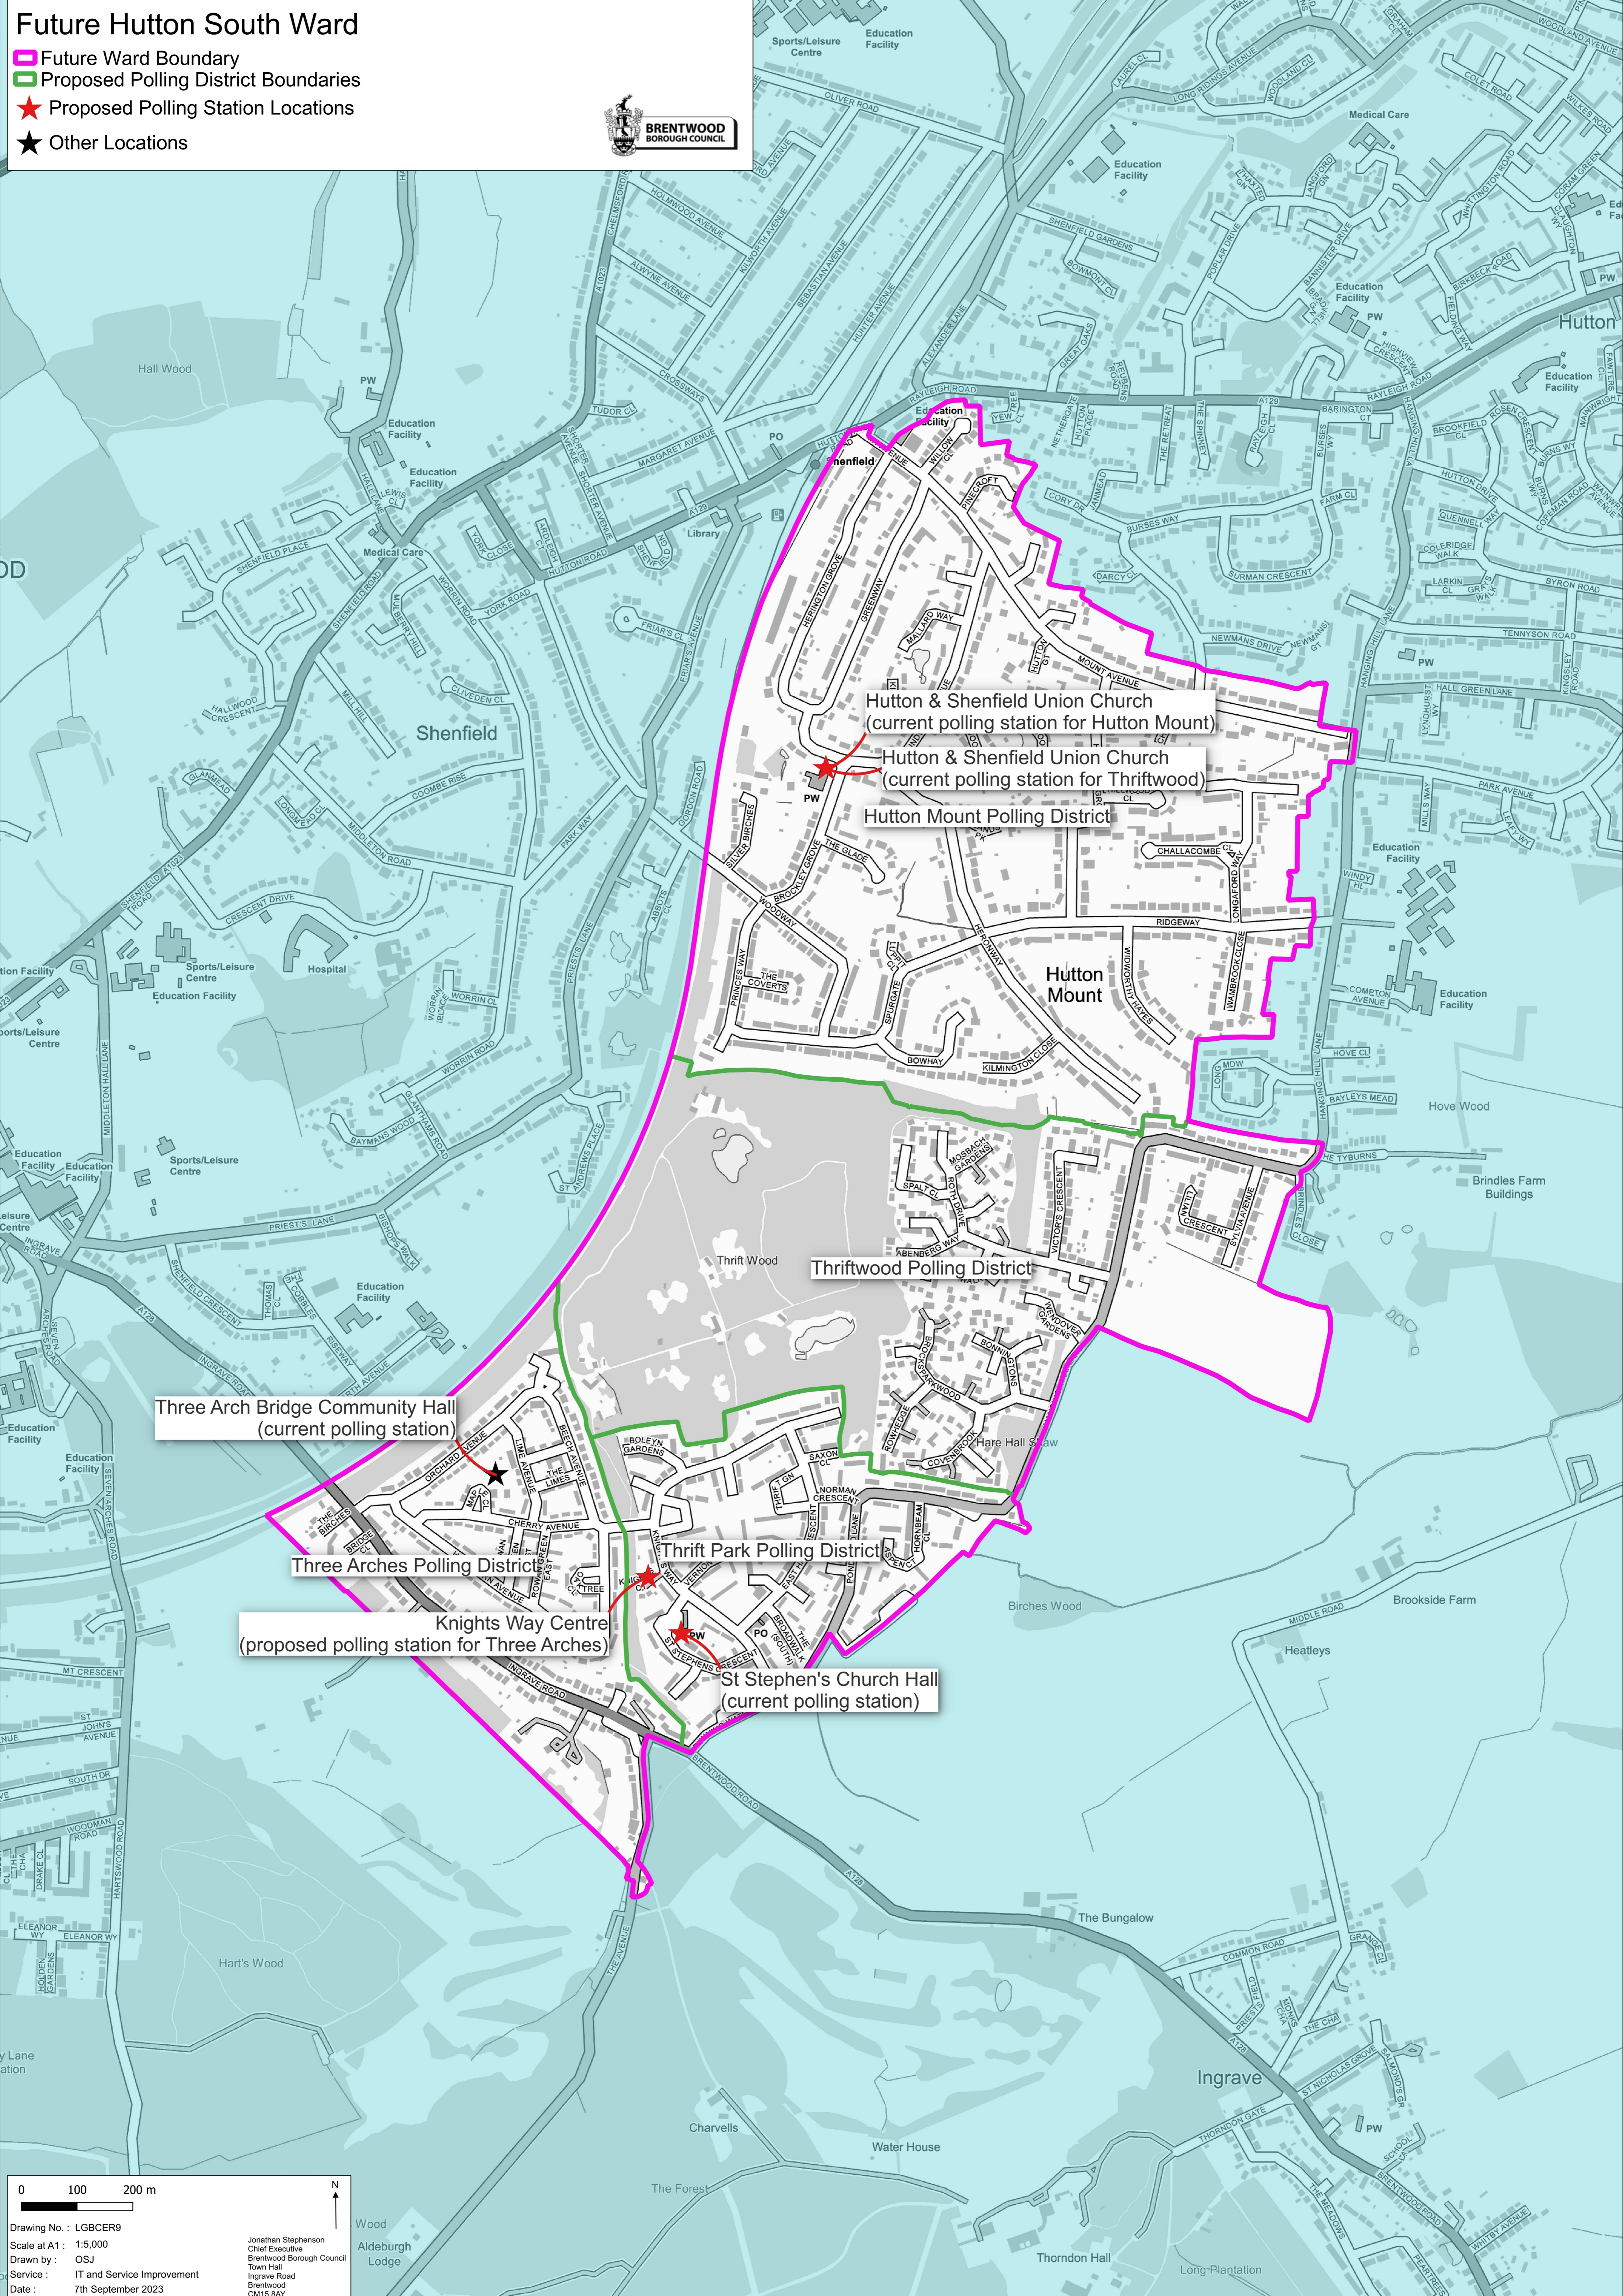

Future Hutton South Ward

- ▬ Future Ward Boundary
- ▬ Proposed Polling District Boundaries
- ★ Proposed Polling Station Locations
- ★ Other Locations

Three Arch Bridge Community Hall
(current polling station)

Hutton & Shenfield Union Church
(current polling station for Hutton Mount)

Hutton & Shenfield Union Church
(current polling station for Thriftwood)

Hutton Mount Polling District

Three Arches Polling District

Knights Way Centre
(proposed polling station for Three Arches)

Thrift Park Polling District

St Stephen's Church Hall
(current polling station)

0 100 200 m

Drawing No.: LGBCER9
 Scale at A1: 1:5,000
 Drawn by: OSJ
 Service: IT and Service Improvement
 Date: 7th September 2023