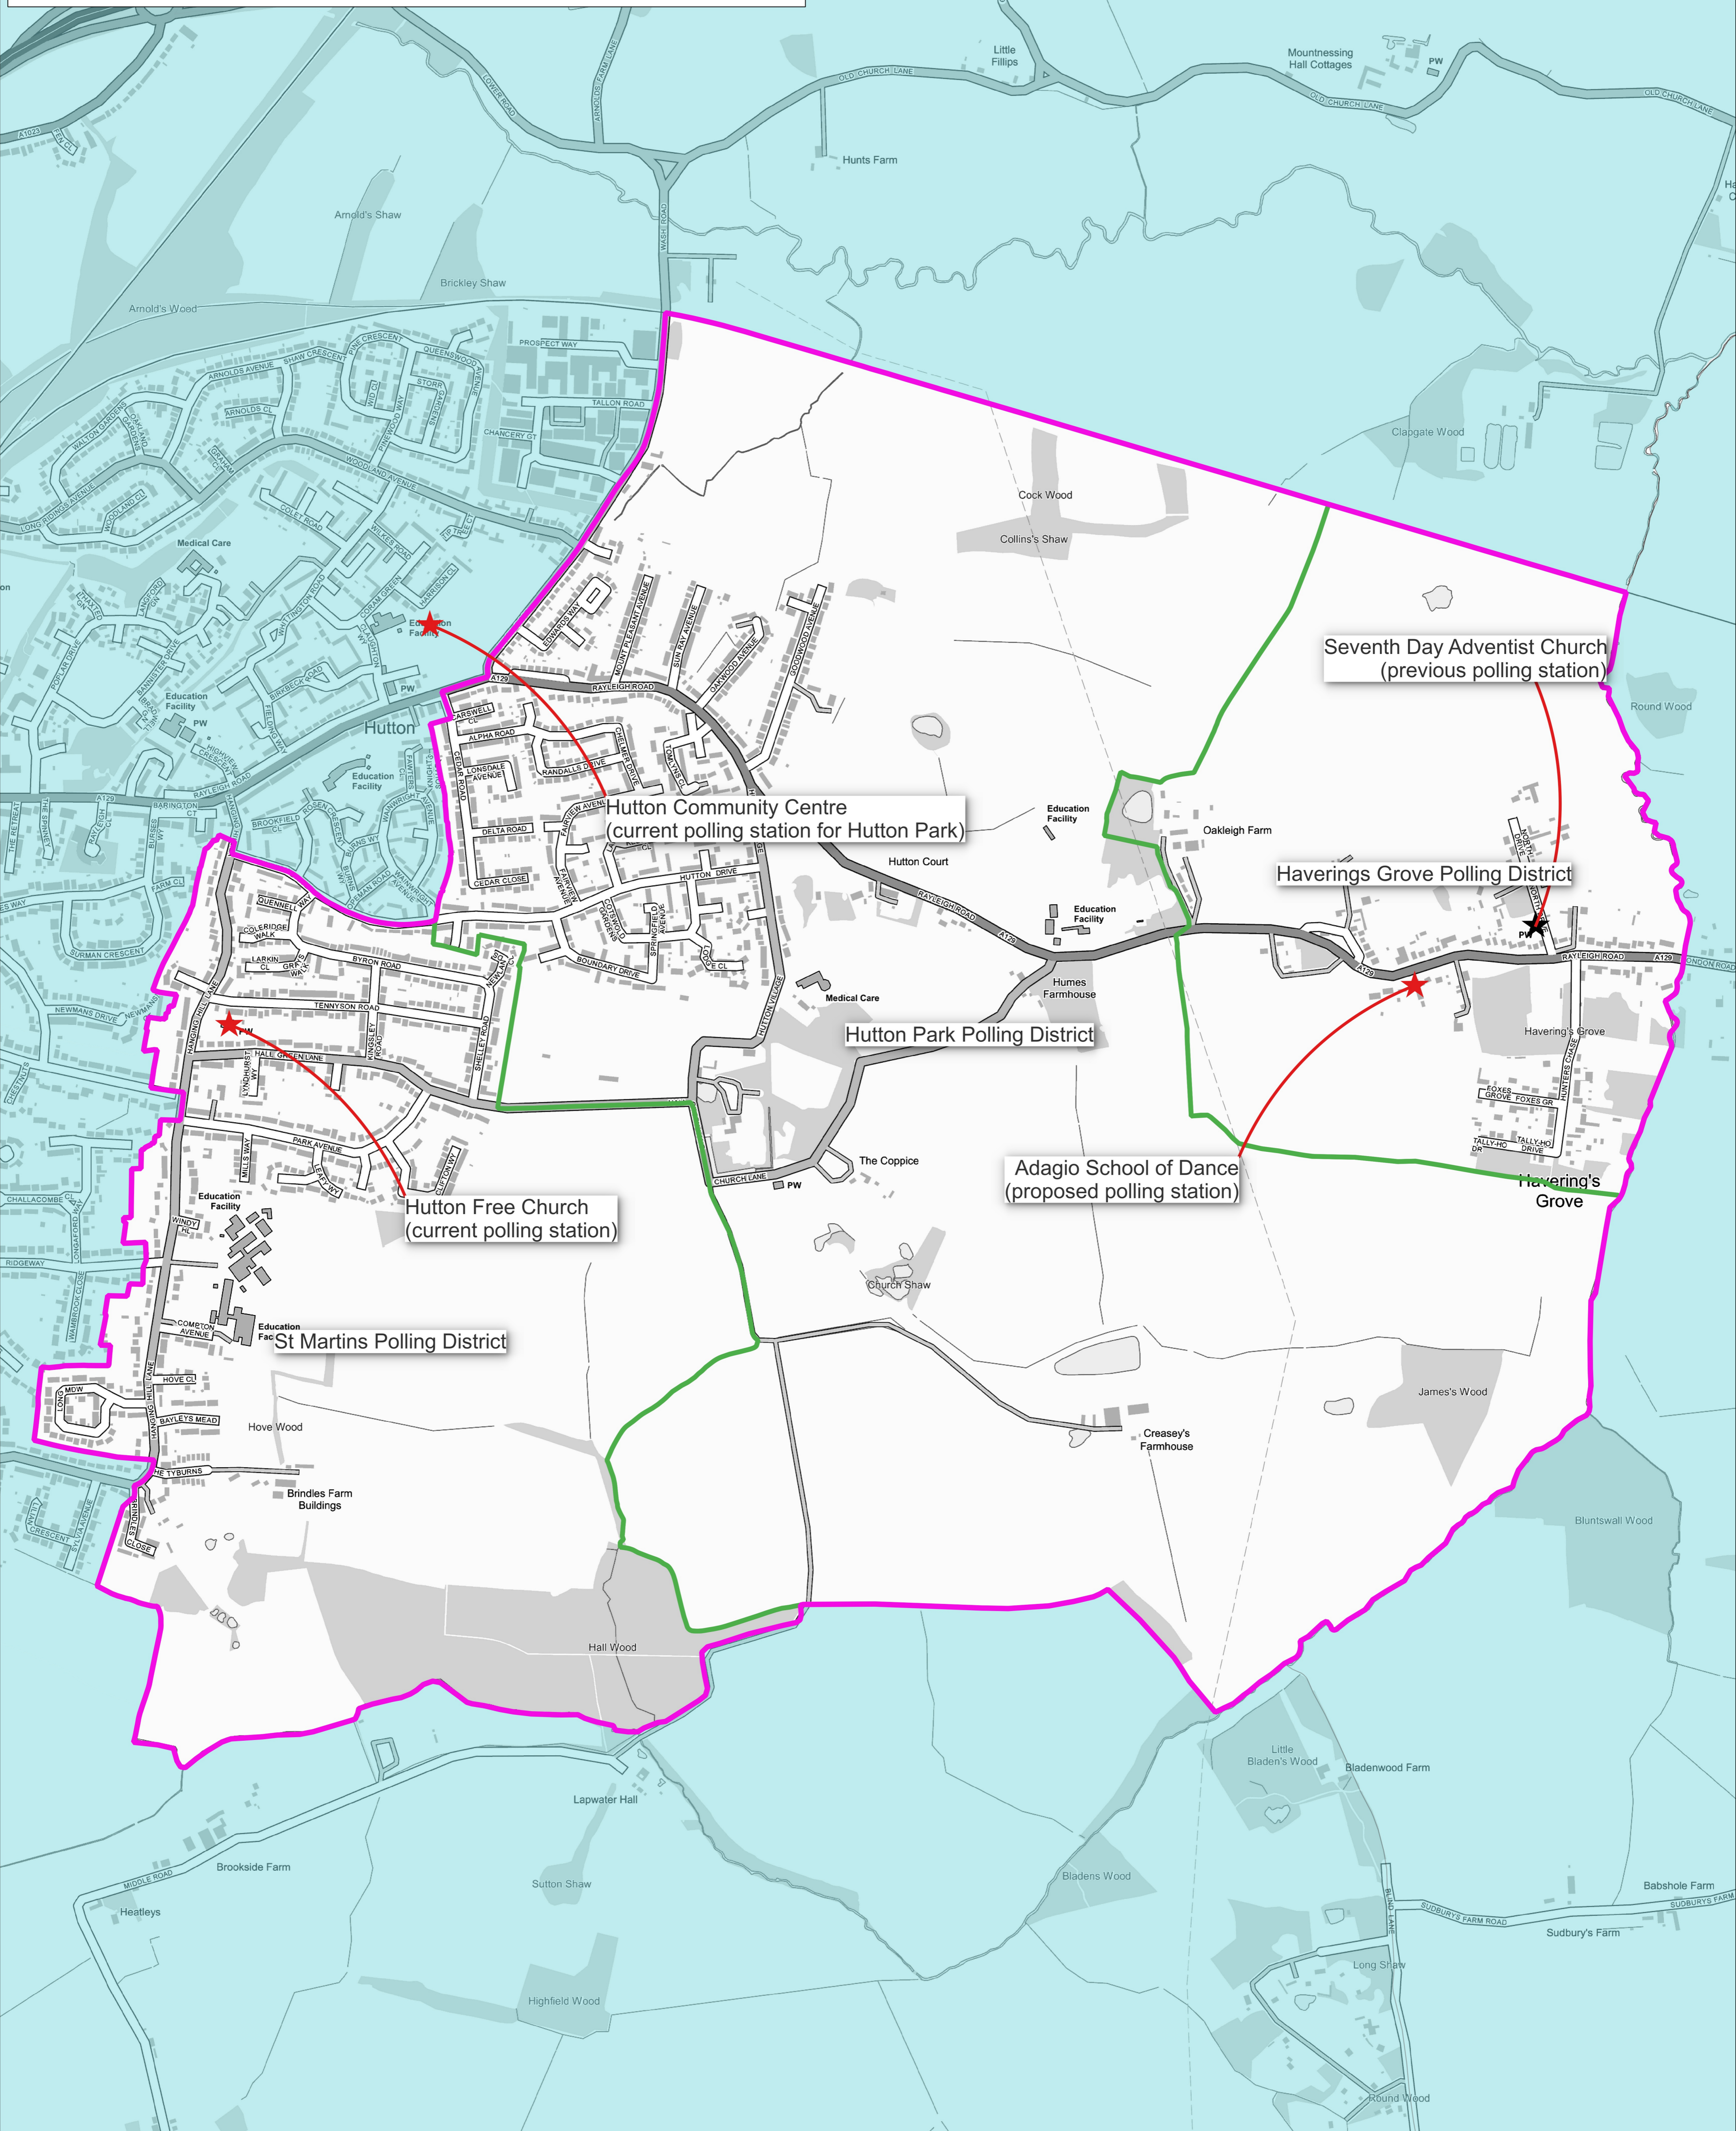

Future Hutton East Ward

- ▬ Future Ward Boundary
- ▬ Proposed Polling District Boundaries
- ★ Proposed Polling Station Locations
- ★ Other Locations

0 250 500 m

Drawing No. : LGBCE7
 Scale at A1 : 1:6,000
 Drawn by : OSJ
 Service : IT and Service Improvement
 Date : 7th September 2023

Jonathan Stephenson
 Chief Executive
 Brentwood Borough Council
 Town Hall
 Ingrave Road
 Brentwood
 CM15 8AY