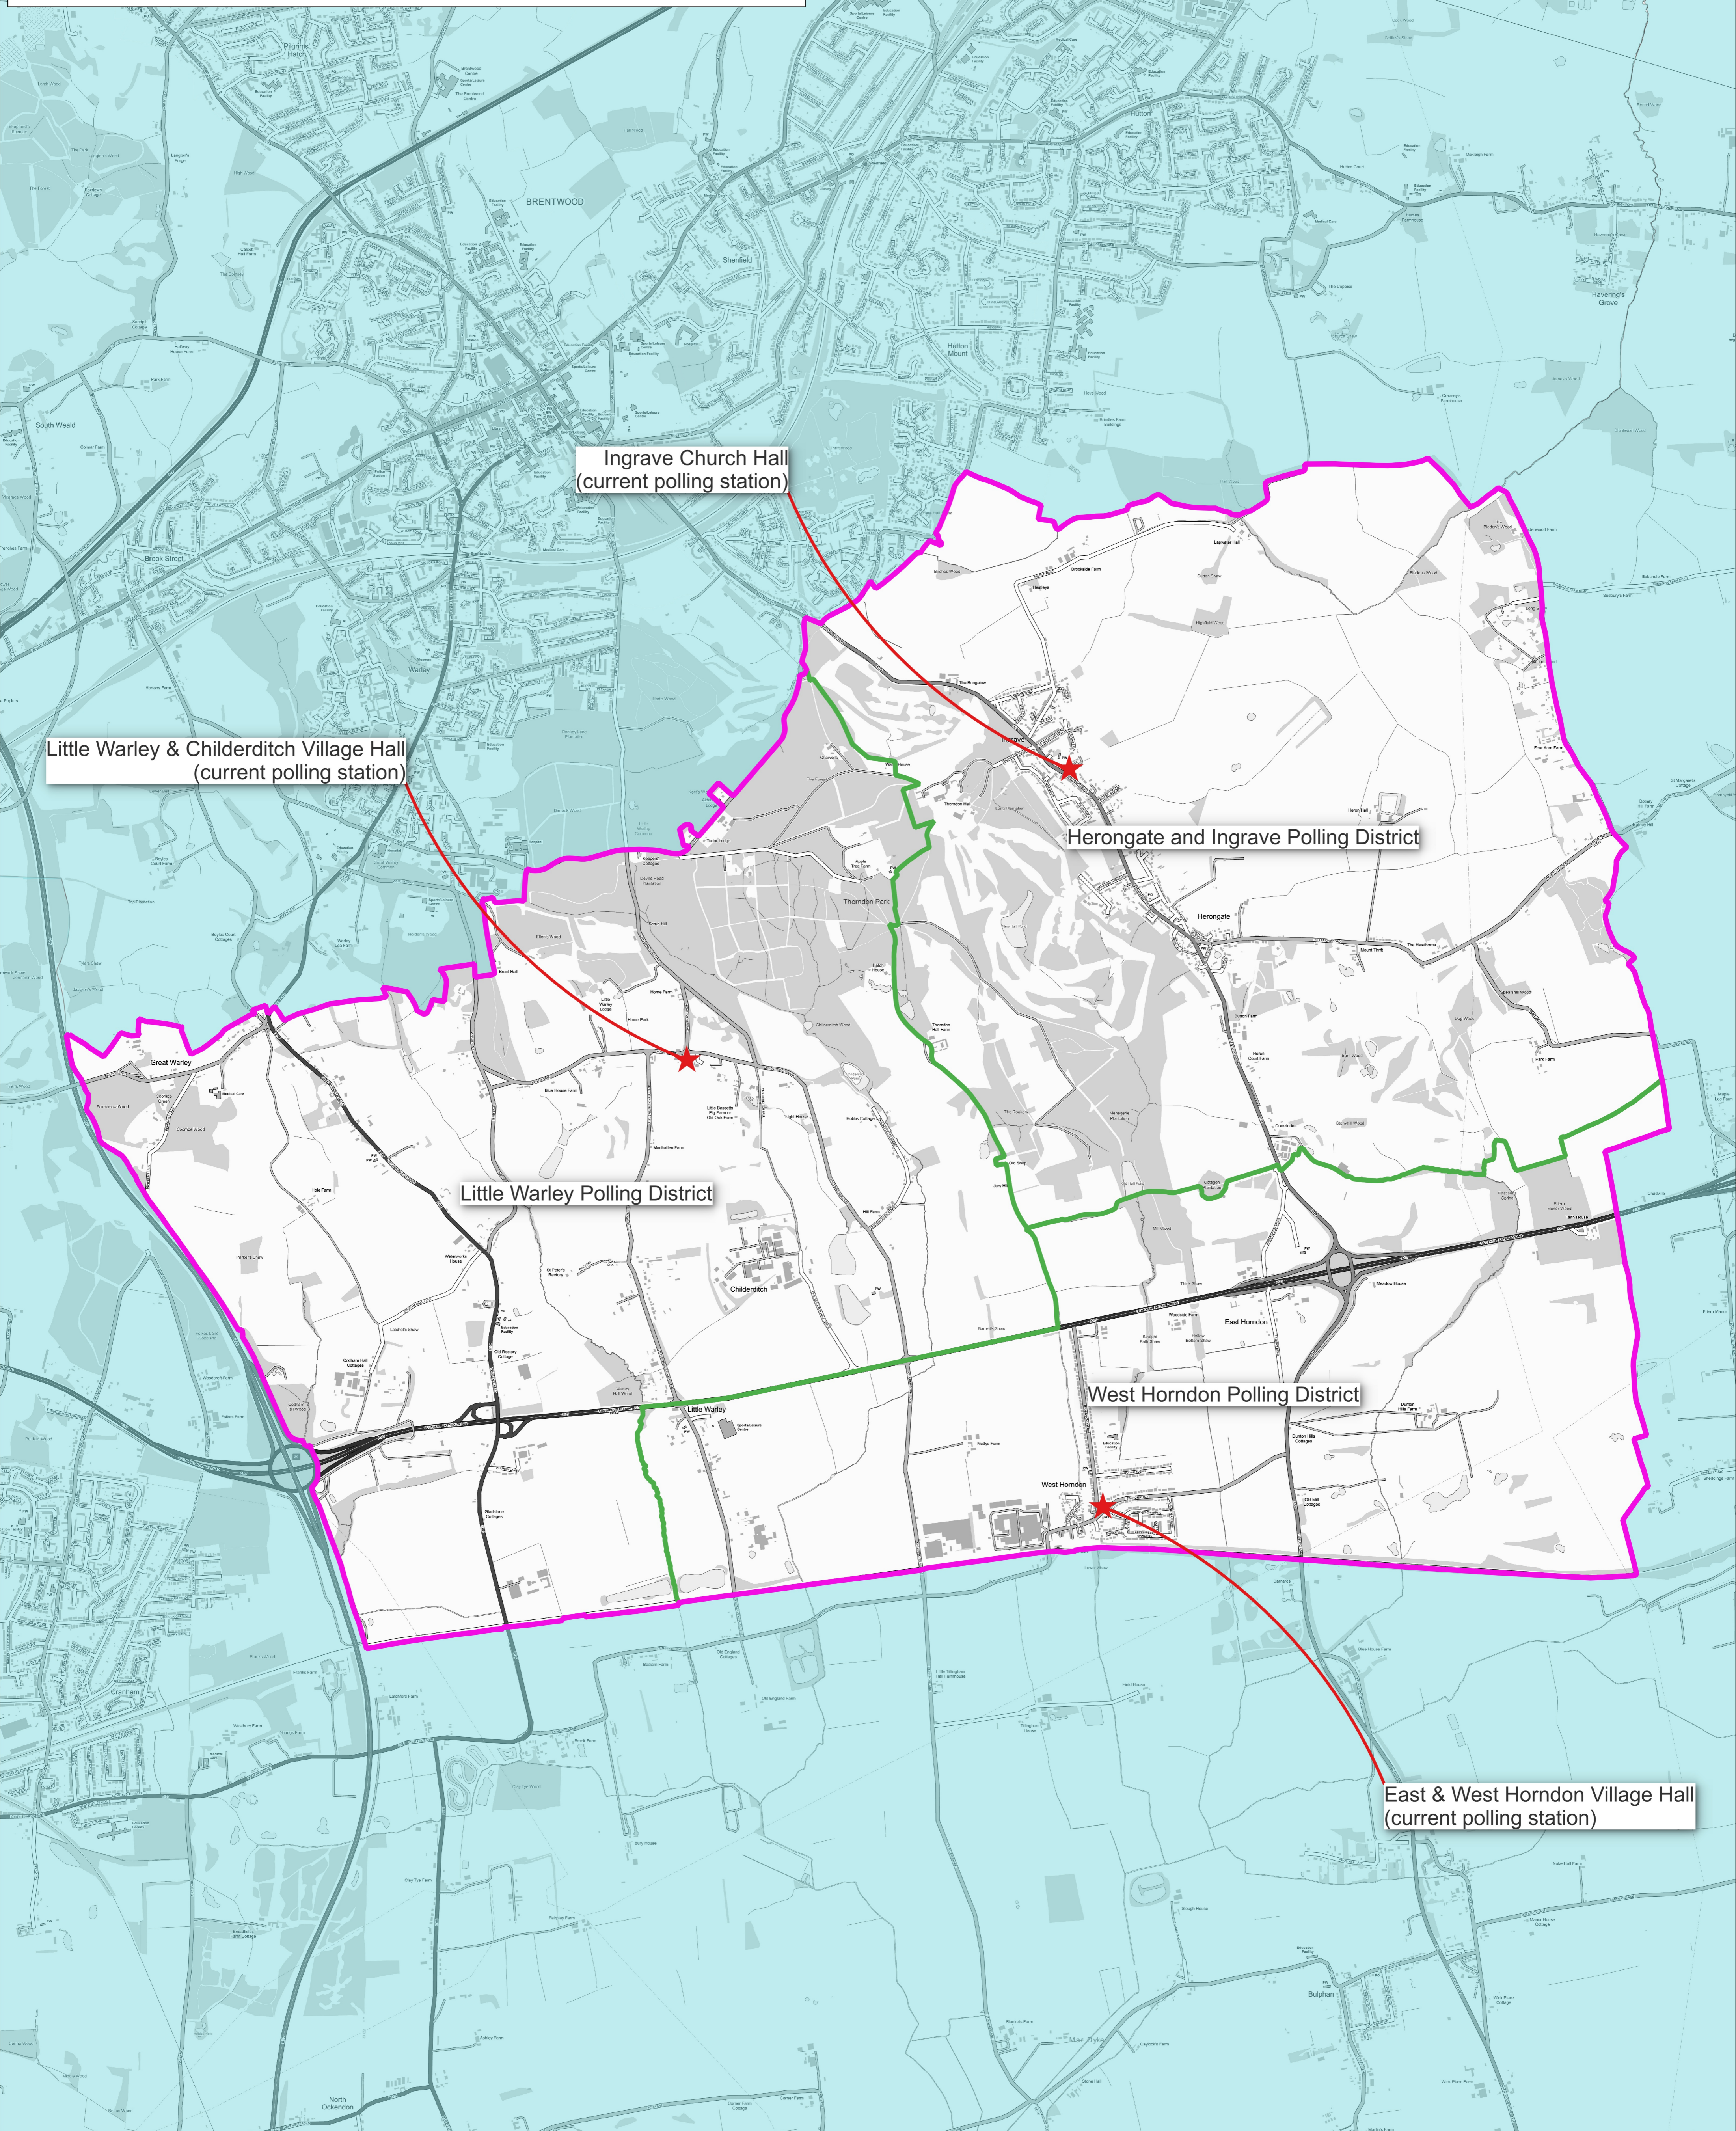

# Future Herongate, Ingrave and West Horndon Ward

-  Future Ward Boundary
-  Proposed Polling District Boundaries
-  Proposed Polling Station Locations

0 500 1,000 m

Drawing No. : LGBCER6  
Scale at A1 : 1:15,000  
Drawn by : OSJ  
Service : IT and Service Improvement  
Date : 7th September 2023