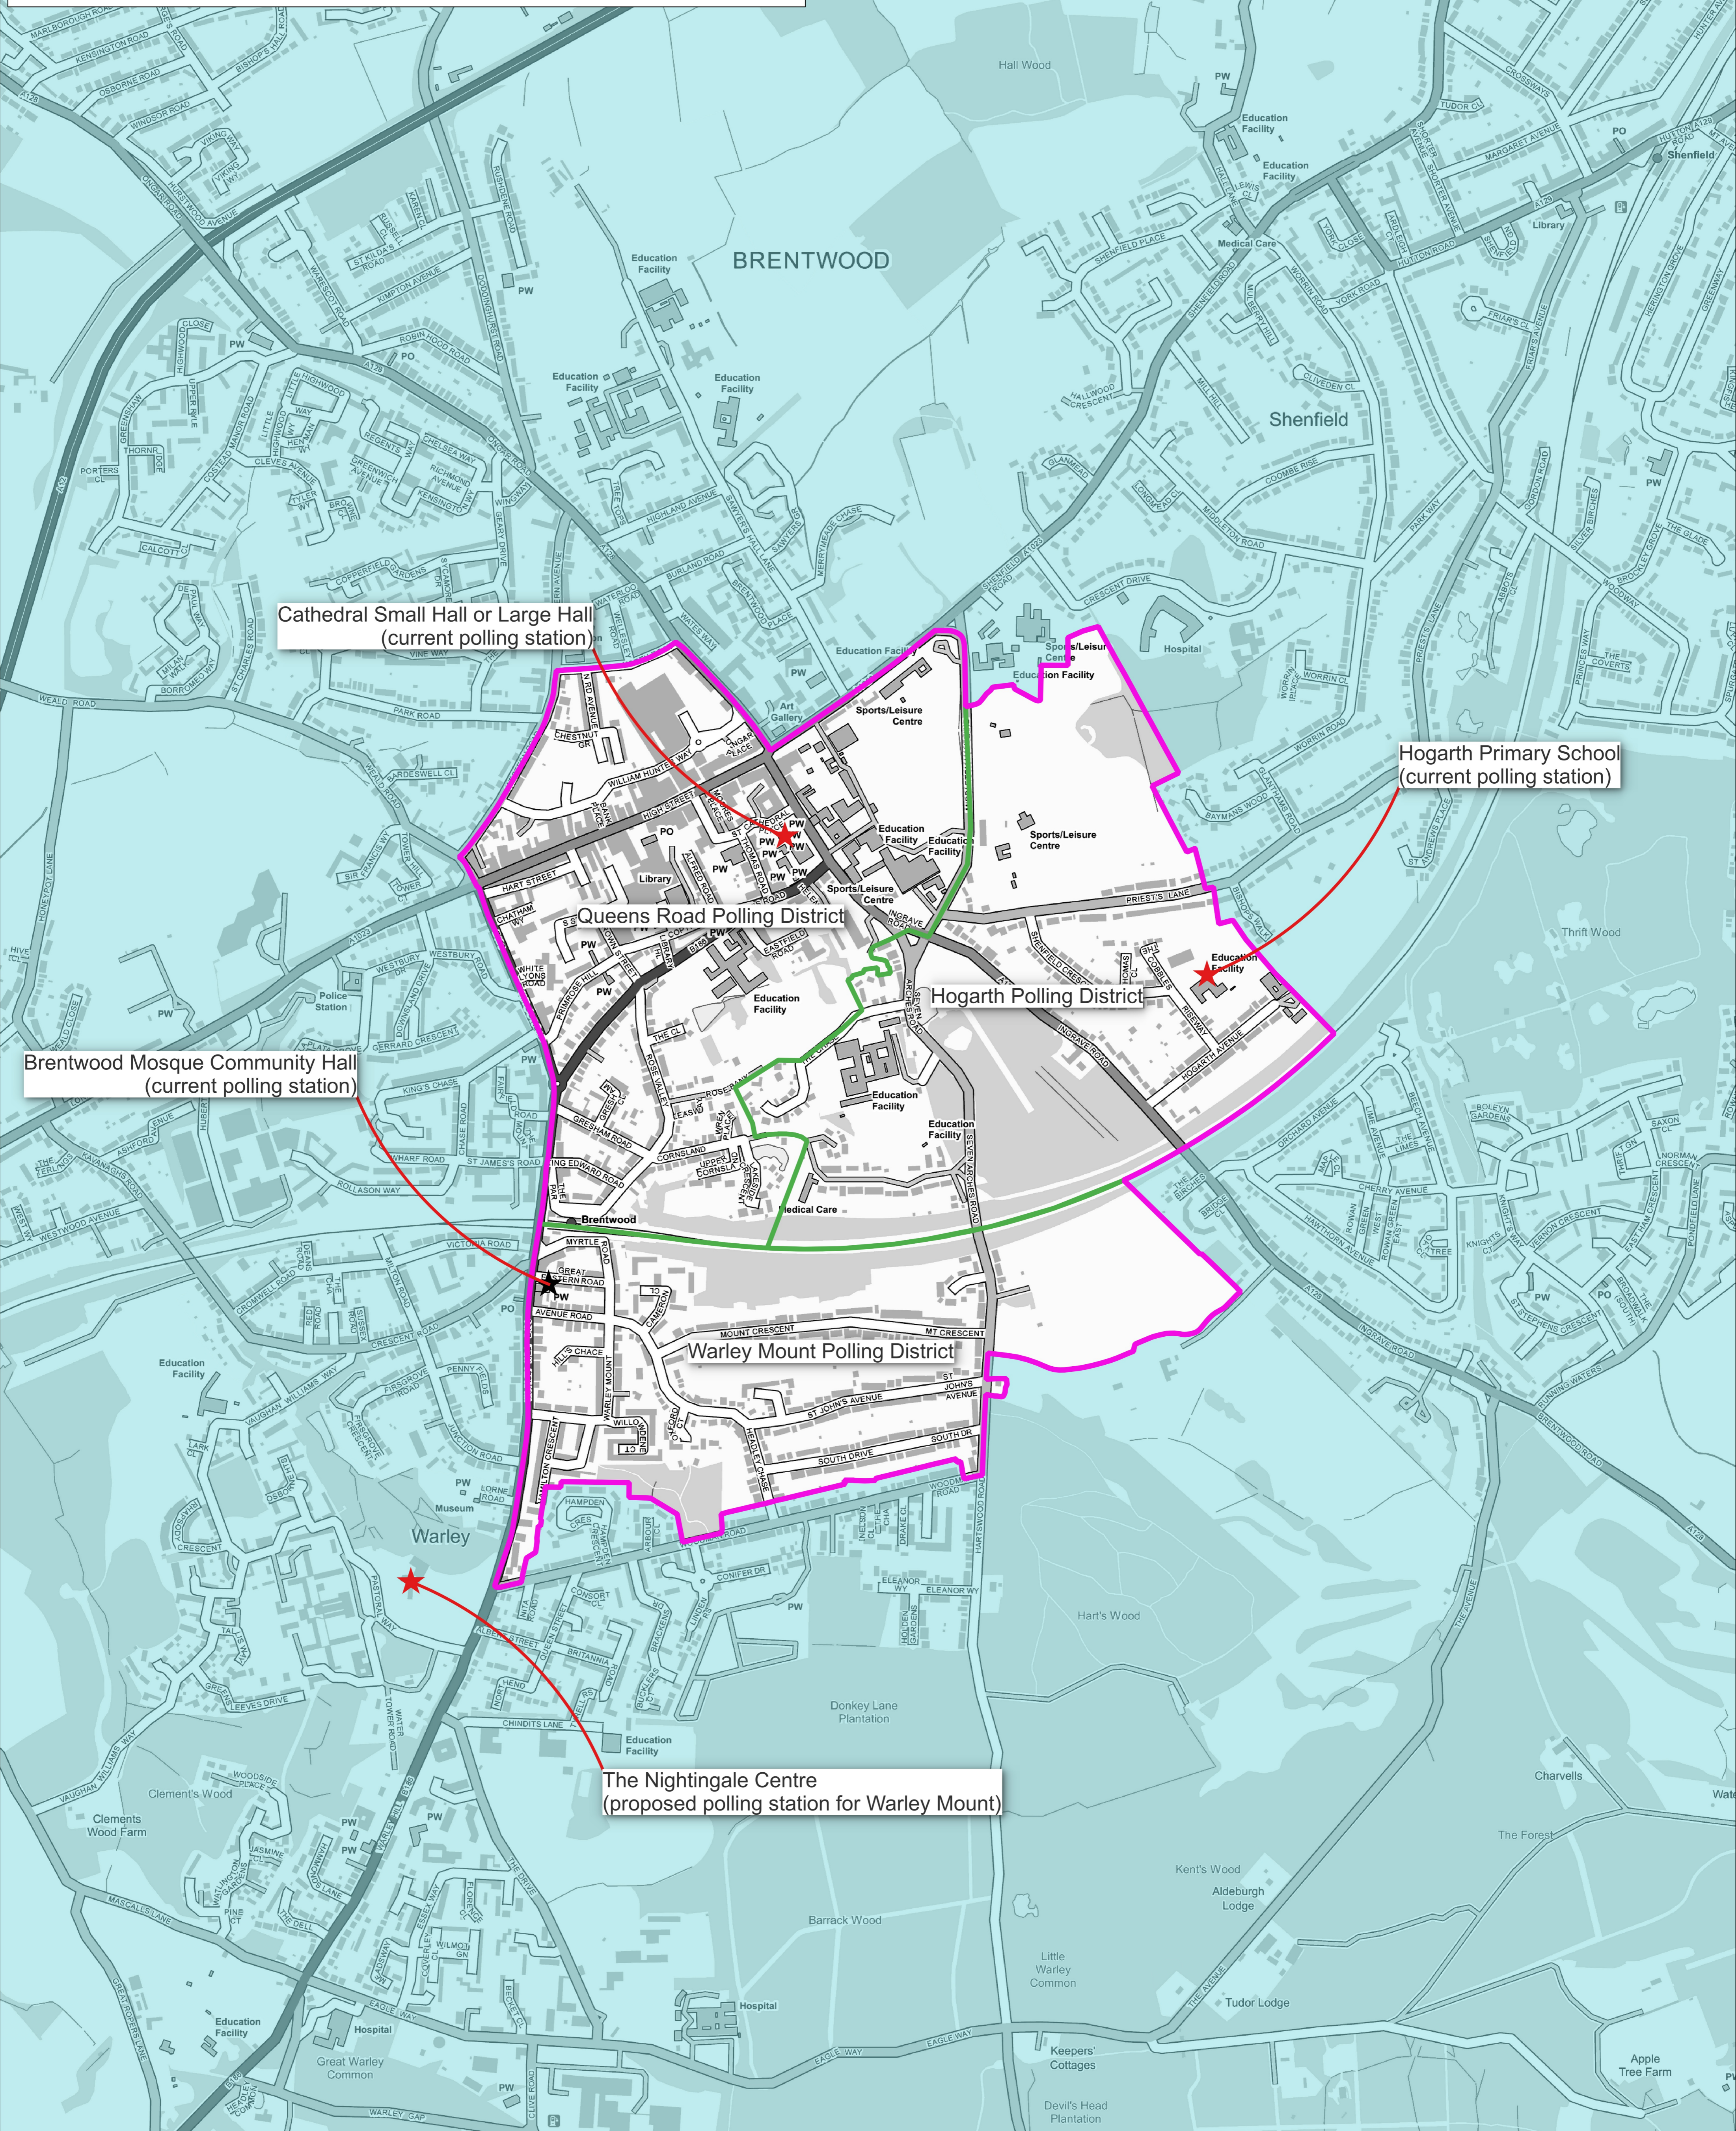

Future Brentwood South Ward

-  Future Ward Boundary
-  Proposed Polling District Boundaries
-  Proposed Polling Station Locations
-  Other Locations

Cathedral Small Hall or Large Hall
(current polling station)

Hogarth Primary School
(current polling station)

Brentwood Mosque Community Hall
(current polling station)

The Nightingale Centre
(proposed polling station for Warley Mount)