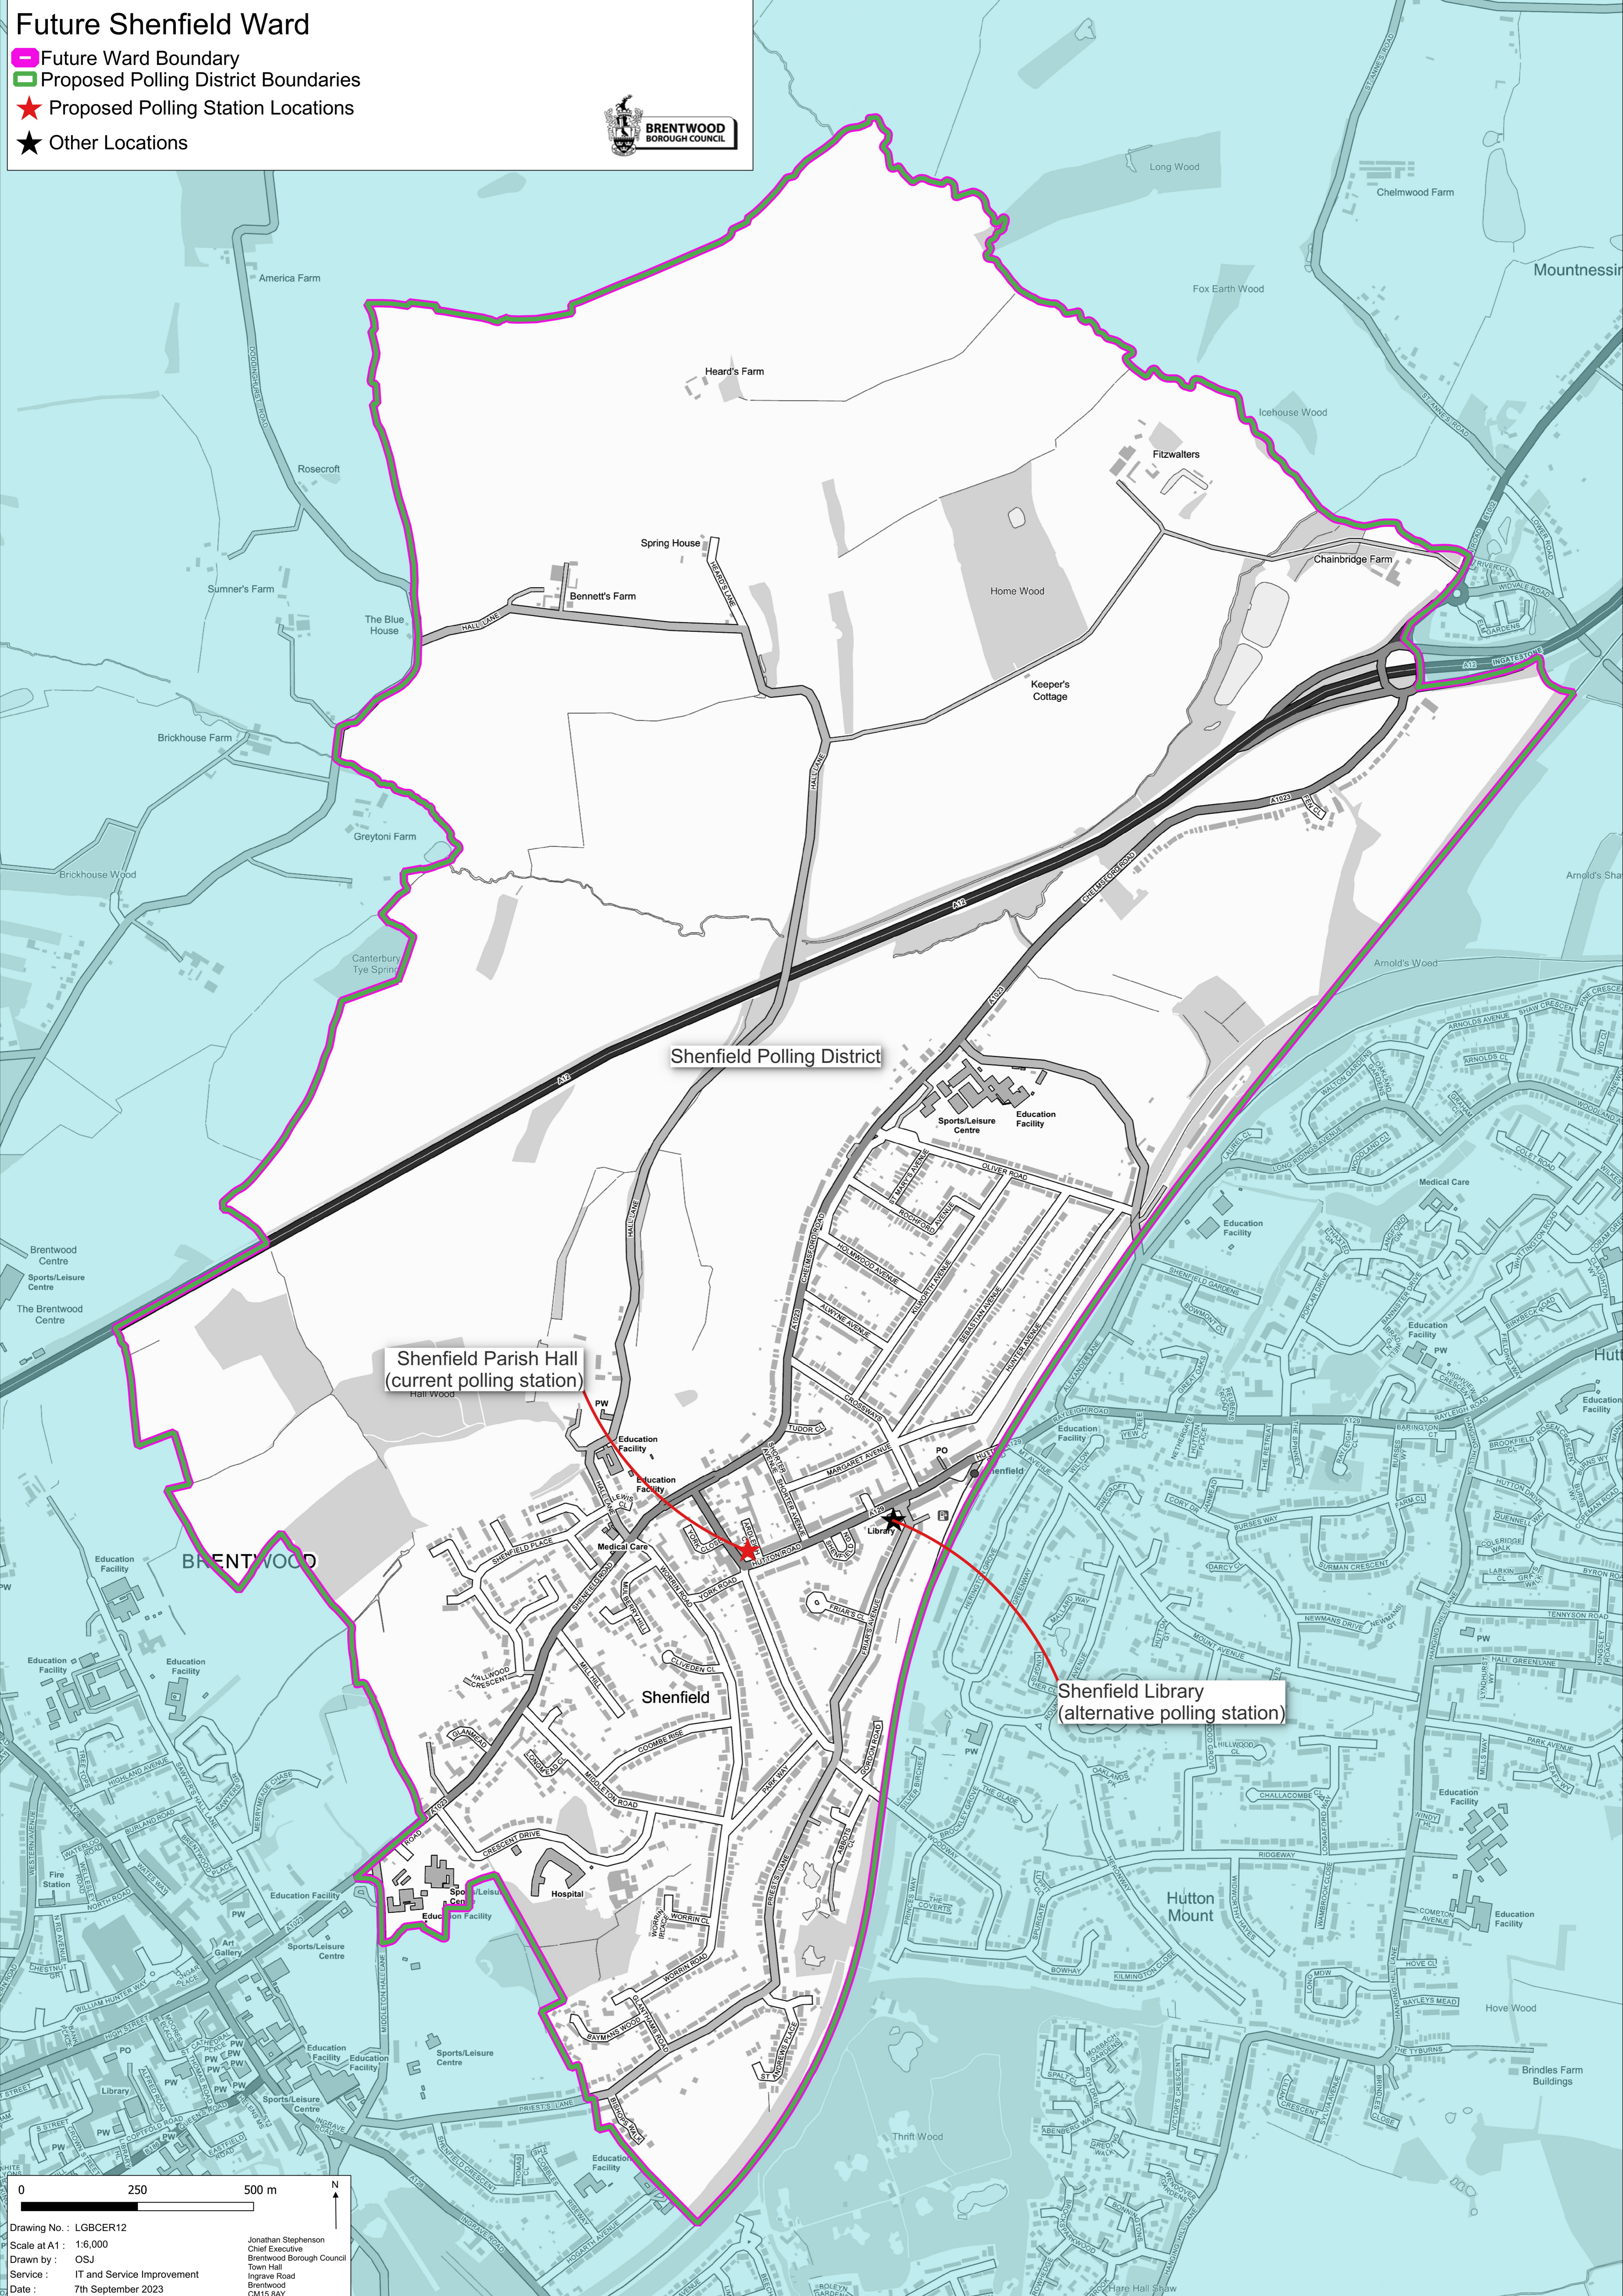

Future Shenfield Ward

-  Future Ward Boundary
-  Proposed Polling District Boundaries
-  Proposed Polling Station Locations
-  Other Locations

0 250 500 m

Drawing No. : LGCER12
Scale at A1 : 1:6,000
Drawn by : OSJ
Service : IT and Service Improvement
Date : 7th September 2023